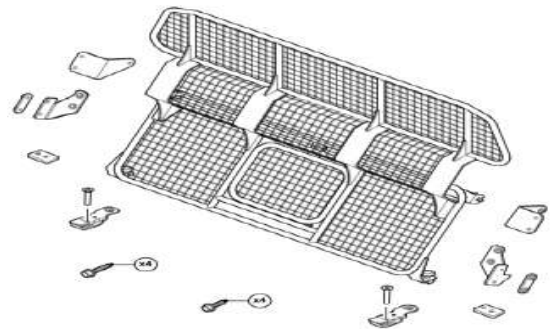

AVAILABLE

Cargo area shape 2

Vent on left Cargo area side, no recess.

Next page

Question 2 - Vehicle Identification Guide

DGA

AVAILABLE

Compatible with the Land Rover dog barrier VPLKS0644

The Cargo liner has cut outs to accommodate the anchor points **To fit this dog barrier you will need to order a Rear Plus/Split version**

DGB

 **Measurements required** to be compatible with the Land Rover dog barrier VPLKS0162

Please contact sales@hatchbag.co.uk

DGNO

AVAILABLE

Does not accommodate dog barriers (No D-Ring access)

D-Rings covered

DR

AVAILABLE

With front D-Ring access

D-Rings near the rear seats are accessible.