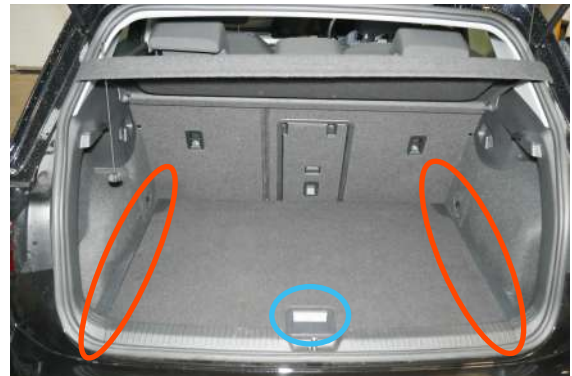

Volkswagen Golf MK8 Hatch - 2022 Present

Our ref: H0796

Question 1 - Vehicle Identification Guide

FLOW

AVAILABLE

Height adjustable floor lowered

- Side plastic inserts
- Plastic Handle

FRSD

AVAILABLE

Height adjustable floor raised

- Side plastic inserts
- Plastic Handle

FNO

NOT AVAILABLE

No Height adjustable floor

- NO side plastic inserts

Next page