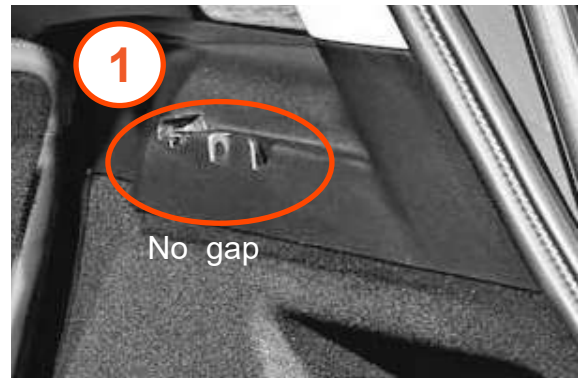

This cargo liner is suitable for your vehicle.
Please continue with your purchase.

Next page

Question 1 - Vehicle Identification Guide

SH1

AVAILABLE

Cargo area shape 1

Large gap

Large gap between parcel shelf locator and hook

Large gap between seats and D-Ring recess

SH2

NOT AVAILABLE

Cargo area shape 2

No gap

No gap between parcel shelf locator and hook

No gap between seats and D-Ring recess

Next page