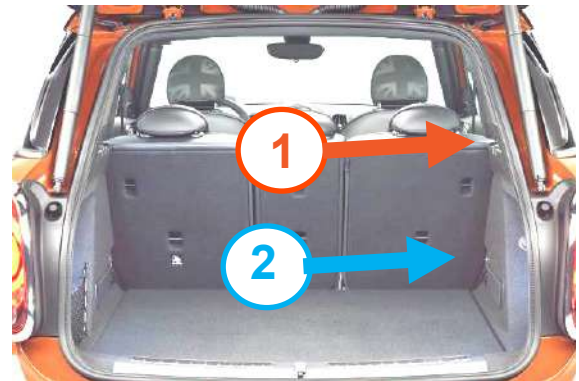

This cargo liner is suitable for your vehicle.
Please continue with your purchase.

Next page

Question 1 - Vehicle Identification Guide

SH1

AVAILABLE

Cargo area shape 1

Large gap

Large gap between parcel shelf locator and hook

Large gap between seats and D-Ring recess

SH2

NOT AVAILABLE

Cargo area shape 2

No gap

No gap between parcel shelf locator and hook

No gap between seats and D-Ring recess

Next page

Question 3 - Vehicle Identification Guide

SEREC
AVAILABLE

Rear seat backs
in fully reclined position

SEUP
AVAILABLE

Rear seatbacks
upright

Rear seatbacks positioned at 3rd locking
rake from most upright

Large gap between the back of the seats
and the side panel