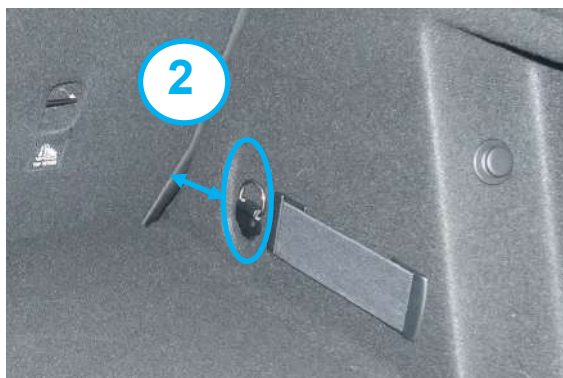

This cargo liner is suitable for your vehicle.
Please continue with your purchase.

Next page

Question 1 - Vehicle Identification Guide

SH1

AVAILABLE

Cargo area shape 1

Large gap

Large gap between parcel shelf locator and hook

Large gap between seats and D-Ring recess

SH2

NOT AVAILABLE

Cargo area shape 2

No gap

No gap between parcel shelf locator and hook

No gap between seats and D-Ring recess

Next page

Question 3 - Vehicle Identification Guide

SEREC
AVAILABLE

Rear seat backs
in fully reclined position

SEUP
AVAILABLE

Rear seatbacks
upright

Rear seatbacks positioned at 3rd locking
rake from most upright

Large gap between the back of the seats
and the side panel