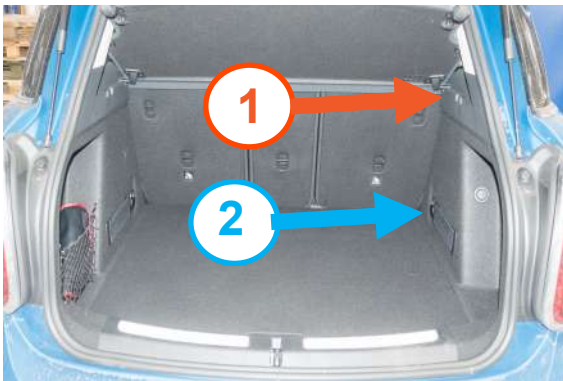

This cargo liner is suitable for your vehicle.
Please continue with your purchase.

Next page

Question 1 - Vehicle Identification Guide

SH1

AVAILABLE

Cargo area shape 1

Large gap

Large gap between parcel shelf locator and hook

Large gap between seats and D-Ring recess

SH2

NOT AVAILABLE

Cargo area shape 2

No gap

No gap between parcel shelf locator and hook

No gap between seats and D-Ring recess

Next page

Question 3 - Vehicle Identification Guide

SEREC
AVAILABLE

Rear seat backs
in fully reclined position

SEUP
AVAILABLE

Rear seatbacks
upright

Rear seatbacks positioned at 3rd locking
rake from most upright

Large gap between the back of the seats
and the side panel