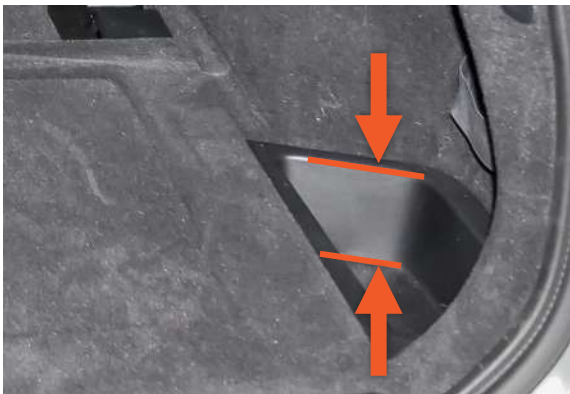

Volvo XC90 - 2015 - present

Our ref: H0618

Seat Configuration

R3USE

AVAILABLE

3rd-row seats upright
and usable

R3FLD

AVAILABLE

3rd-row seats folded
and not usable

Question 1 - Vehicle Identification Guide

SH1
AVAILABLE
Cargo area
shape 1

⚠ Depth of plastic here: 84mm

SH2
AVAILABLE
Cargo area
shape 2

⚠ Depth of plastic here: 27mm