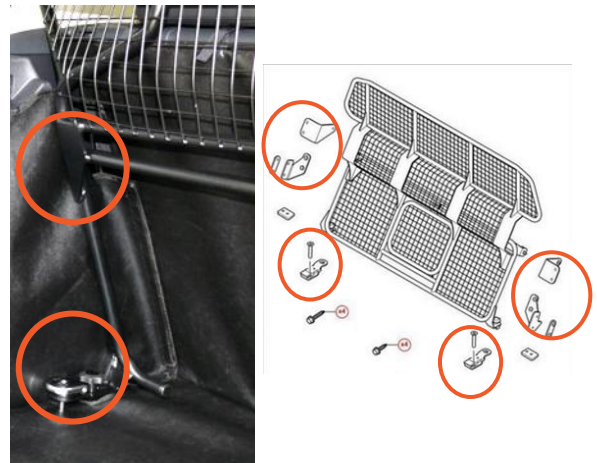

Land Rover Range Rover - 2013-2018 (pre-facelift)

Our ref: H0579-FACENO

Question 1 - Vehicle Identification Guide

DGMA

AVAILABLE

Accommodates the
Land Rover dog barrier
(D-ring access)

The cargo liner has cut outs to
accommodate the 4 highlighted fixing
To fit this dog guard you will need to
order a Rear Plus/Split version

DGTR

AVAILABLE

Accommodates the
Travall dog barrier
model: TG1413 - Not
1413L

The cargo liner has cut outs to expose
the two D-rings

DGNO

AVAILABLE

Does not accommo-
date dog barriers
(No D-Ring access)

The cargo liner does not provide ac-
cess to the D-rings